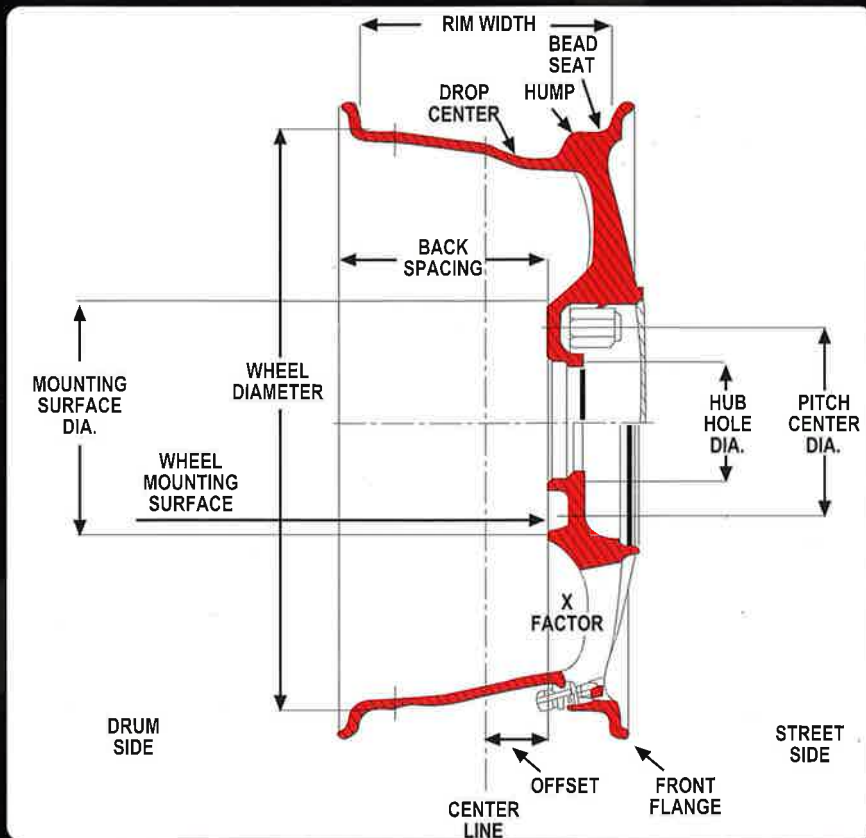

SWP-TR05
Size : 15" 17"
Colour : HB, GMA, SA

SWP-TS05
Size : 15" 16" 17"
Colour : HS

SWP-135
Size : 17" 18"
Colour : HB

SWP-CP07
Size : 17"
Colour : HS

SWP-GT
Size : 18"
Colour : HB, MI

SWP-056
Size : 18"
Colour : CHR

NOTE:

- Definition of **OFFSET**: The distance from the centerline of the wheel to the face of the mounting surface of the wheel.
- Definition of **BACK SPACING** (or **REAR SPACING**): The distance from extreme back edge of rim to wheel mounting surface (pad).
- **X FACTOR** means **CALIPER CLEARANCE** (or **BRAKE CLEARANCE**).
- All wheels should be carefully checked on the vehicle for fit and clearance prior to use.